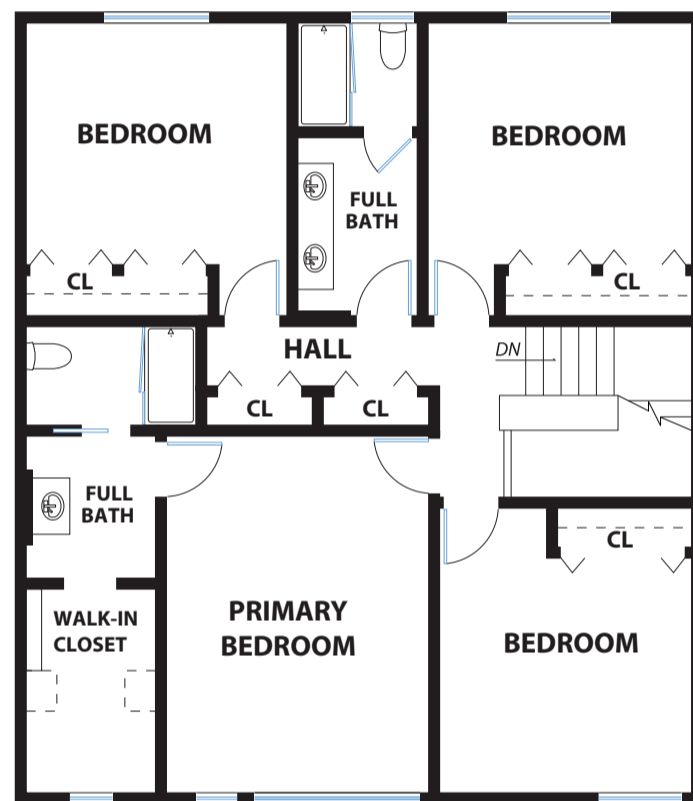

47 MALTA DRIVE

SAN FRANCISCO

PROPERTY SQ FT INFORMATION

MEASUREMENTS CALCULATED TO THE EXTERIOR WALLS

LIVING SPACE: 2,541 SQ FT

- * Main Level: 1,182 Sq Ft
- * Upper Level: 1,243 Sq Ft
- * Lower Level Entry: 116 Sq Ft

MAIN LEVEL

UPPER LEVEL

LOWER LEVEL

DISCLAIMER: RENDERING BY OPEN HOMES PHOTOGRAPHY. ALL MEASUREMENTS ARE APPROXIMATE AND MAY NOT BE EXACT. DO NOT RELY ON THE ACCURACY OF THIS FLOOR PLAN WHEN DETERMINING THE PRICE OF A PROPERTY OR MAKING DECISIONS REGARDING BUYING OR SELLING OF PROPERTIES WITHOUT INDEPENDENT VERIFICATION.