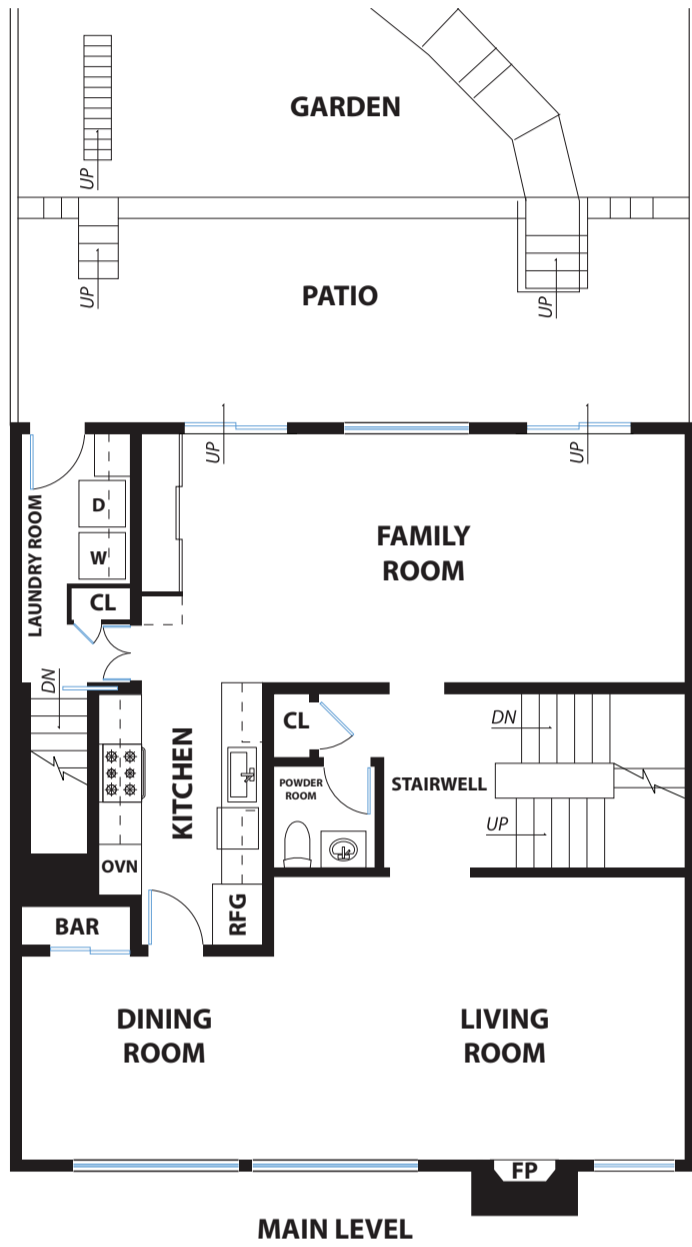

47 MALTA DRIVE

SAN FRANCISCO

PROPERTY SQ FT INFORMATION

MEASUREMENTS CALCULATED TO THE EXTERIOR WALLS

LIVING SPACE: 2,541 SQ FT

- * Main Level: 1,182 Sq Ft
- * Upper Level: 1,243 Sq Ft
- * Lower Level Entry: 116 Sq Ft

MAIN LEVEL

UPPER LEVEL

LOWER LEVEL

DISCLAIMER: RENDERING BY OPEN HOMES PHOTOGRAPHY. ALL MEASUREMENTS ARE APPROXIMATE AND MAY NOT BE EXACT. DO NOT RELY ON THE ACCURACY OF THIS FLOOR PLAN WHEN DETERMINING THE PRICE OF A PROPERTY OR MAKING DECISIONS REGARDING BUYING OR SELLING OF PROPERTIES WITHOUT INDEPENDENT VERIFICATION.