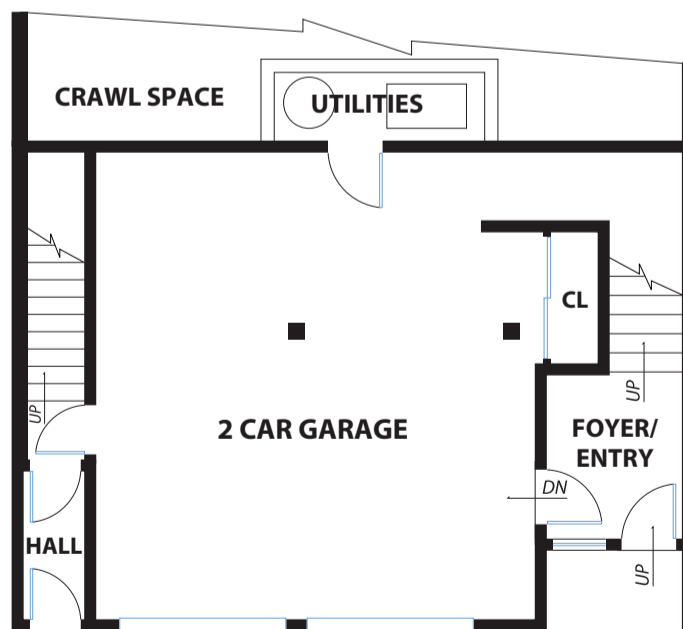

47 MALTA DRIVE

SAN FRANCISCO

PROPERTY SQ FT INFORMATION

MEASUREMENTS CALCULATED TO THE EXTERIOR WALLS

LIVING SPACE: 2,541 SQ FT

- * Main Level: 1,182 Sq Ft
- * Upper Level: 1,243 Sq Ft
- * Lower Level Entry: 116 Sq Ft

MAIN LEVEL

UPPER LEVEL

LOWER LEVEL

DISCLAIMER: RENDERING BY OPEN HOMES PHOTOGRAPHY. ALL MEASUREMENTS ARE APPROXIMATE AND MAY NOT BE EXACT. DO NOT RELY ON THE ACCURACY OF THIS FLOOR PLAN WHEN DETERMINING THE PRICE OF A PROPERTY OR MAKING DECISIONS REGARDING BUYING OR SELLING OF PROPERTIES WITHOUT INDEPENDENT VERIFICATION.